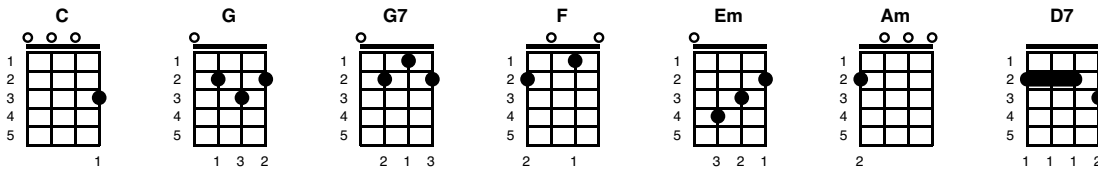

Rockin' Around the Christmas Tree

Key of C

Version: NA Z12 - 22.11.19

(Intro: lead Uke **C** / / / / / / / /)

(Verse 1:)

C Rocking around the Christmas tree
At the **G** Christmas party hop,
G7 Mistletoe hung where you can see
Every **G** couple try to **C** stop

C Rocking around the Christmas tree
Let the **G** Christmas spirit ring,
G7 Later we'll have some pumpkin pie
And we'll **G** do some carol-**C**-ling

(Verse 2:)

F You will get a sentimental **Em** feeling when you hear
Am Voices singing "Let's **D7** be jolly"
G / **Tacet** Deck the halls with **G7** boughs of holly

C Rocking around the Christmas tree
Have a **G** happy holiday.
G7 Everyone dancing merrily
In the **G** new old-fashioned **C** way.

(Repeat Verse 1:)

C Rocking around the Christmas tree
At the **G** Christmas party hop,
G7 Mistletoe hung where you can see
Every **G** couple try to **C** stop

C Rocking around the Christmas tree
Let the **G** Christmas spirit ring,
G7 Later we'll have some pumpkin pie
And we'll do **G** some carol-**C**-ling

(Repeat Verse 2:)

F You will get a sentimental **Em** feeling when you hear