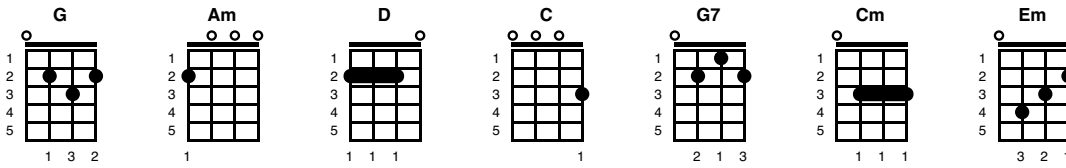

I'm Dreaming Of A White Christmas

Key of C

Version: NA Z10 - 21.11.19

(Intro:)

Tacit:- May your days be merry and bright, and may all your Christmasses be white

(Verse 1:)

G I'm dreamijng of a **Am** white **D** Christmas,
C Just like the **D** ones I used to **G** know,
G Where the tree tops **G7** glisten **C** and children **Cm** listen,
To **G** hear **Em** sleigh bells in the **Am** snow **D**

(Verse 2:)

G I'm dreaming of a **Am** white **D** Christmas,
C With every **D** Christmas card I **G** write,
G May your days be **G7** merry and **C** bright, **Cm**
And may **G** all your **Am** Christma-**D**-ses be **G** white **D**

(Verse 3:)

G I'm dreaming of a **Am** white **D** Christmas,
C yJust like the **D** ones I used to **G** know,
G Where the tree tops **G7** glisten and **C** children **Cm** listen,
G To hear **Em** sleigh bells in the **Am** snow **D**

(Verse 4:)

G I'm dreaming of a **Am** white **D** Christmas,
C With every **D** Christmas card I **G** write,

G May your days be **G7** merry and **C** bright, **Cm**
And may **G** all your **Am** Christma-**D**-ses be **G** white **D**