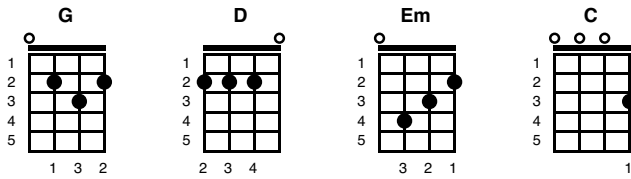

Merry Xmas Everyone

Key of G

Version: NA Z01- 13.11.18

(Intro:)

Snow is **G** falling **D** all a-**Em**-round me
C Children **G** playing **C**, having **G** fun.
It's the season of love and under- **Em** -standing,
C Merry **G** Christmas **D** everyone! **G**

Em We're gonna **C** have a **G** party **D** tonight,
Em I'm gonna **C** find that girl,
G Underneath the mistletoe, and **D** kiss by candlelight.

Room is **G** swaying, **D** records **Em** playing
C All the **G** old songs, **C** love to **G** hear.
Oh I wish that every day was **Em** Christmas
C What a **G** nice way to **D** spend a **G** year.