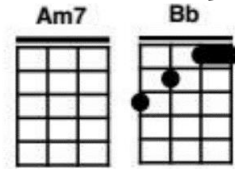

Standard Chords Plus

**(Intro: Instruments Only + Harmonica)**

E7 far, far a-Am-way F on the C is-G7-land of C dreams

C I wander the C7 streets, And the F gay crowded C places

D Trying to for G get you, But D somehow it G seems G7

My C thoughts ever C7 stray, to our F last sweet em-C-braces

E7 Over the Am sea F on the C is-G7-land of C dreams

Bb High in the G sky is a C bird on a Em wing

F Please C carry me Bb with G you

Bb Far far a-G-way from the C mad rushing Em crowd

Bb Far far a-G-way from the C mad rushing Em crowd

F Please C carry me Bb with G you

A-C-gain I would C7 wander where F memories en-C-fold me

E7 There on the Am beau-F-tiful C is-G7-land of C dreams

(Slowing down)

E7 far, far a-Am-way F on the C is-G7-land of C dreams ....

**Ending with Harmonica**

This Song is for Research and Personal Use Only.