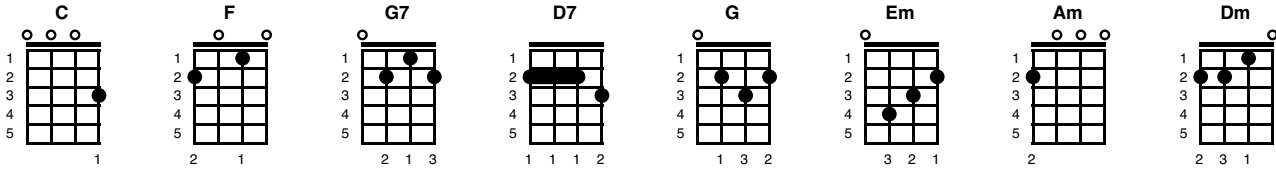

# I'll Never Find Another You

Key of C

Version: NA 186 - 28.08.18

<https://www.youtube.com/watch?v=MsgXbSUMzR4>

(Intro: C F G7 C F G7 )  
 ( C F G7 C F G7 )

There's a C new world F somewhere, they D7 call the Promised G Land,  
 And I'll C be there Em someday, if F you will hold my G hand,  
 I still Am need you there be F side me, no G matter F what I Em do  
 Dm For I C know I'll Am never Dm find, an G7 other C you F C

There is C always F someone, for D7 each of us they G say  
 And you'll C be my Em someone, for F ever and a G day  
 I could Am search the whole world F over  
 Un-G7til my F life is Em through  
 Dm But I C know I'll Am never Dm find an G7 other C you F C

## (Instrumental:)

C F D7 G7 C Em F G7  
 A|-----0-----0-----0-  
 E|---00310---0-----03-330--313-3--  
 C|02-----2---202-02-----  
 G|-----

But if Am I should lose your F love, dear, I G don't know F what I'll Em do,  
 Dm For I C know I'll Am never Dm find, an G7 other C you F G7