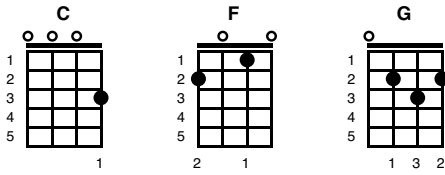

Close The Door Lightly

Key of C

Version: NA 170 - 09.11.18

(Intro: Instrumental Only.)

F But close the door G lightly when you C go

(Verse 1 - LADIES)

C Turn G Around

G Don't whisper out my C name for like a bre-G-eze,

It'd F stir a dying C flame, I'll miss some-G-one,

G If it eases you to C know

But F close the door G lightly when you C go

Chorus:

F Who was the G one that stole my C mind

F Who was the G one who robbed my C time

So F fare thee G well, sweet love of C mine

(Verse 3 - ONE VOICE)

C Don't look G back

G to where you once had C been. Look straight ah-G-ead

G When your F walking through the C rain and find a G light

G If the path gets dark and C cold

(Verse 4 - ALL)

C Turn G Around

G Don't whisper out my C name for like a bre-G-eze,
It'd F stir a dying C flame, I'll miss some-G-one,

G If it eases you to C know

But F close the door G lightly when you C go