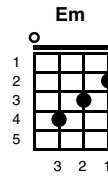

## ( Intro: )

F G C

C Tonight you're Am mine com-F-plete-G-ly  
C To give your Am love so F sweet-G-ly  
To-E7-night the light of Am love is in your eyes  
F But will you G love me to-C-morrow?

C Is this a Am lasting F trea-G-sure  
C Or just a Am moment's F plea-G-sure ?  
Can E7 I believe the Am magic of your sighs ?  
F Will you still G love me to-C-morrow

F And Tonight with words un-Em-spoken  
F You said that I'm the only C one  
F But will my heart be Em broken  
F When the night meets the D7 morning F sun G

C I'd like to Am know that your F love G  
C Is a love I Am can be F sure G of  
So E7 tell me now and Am I won't ask again  
F Will you still G love me to-C-morrow C7