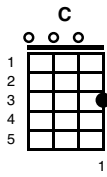

## ( Intro: )

F G C

C Tonight you're Am mine com-F-plete-G-ly  
C To give your Am love so F sweet-G-ly  
To-E7-night the light of Am love is in your eyes  
F But will you G love me to-C-morrow?

C Is this a Am lasting F trea-G-sure  
C Or just a Am moment's F plea-G-sure ?  
Can E7 I believe the Am magic of your sighs ?  
F Will you still G love me to-C-morrow

F And Tonight with words un-Em-spoken  
F You said that I'm the only C one  
F But will my heart be Em broken  
F When the night meets the D7 morning F sun G

C I'd like to Am know that your F love G  
C Is a love I Am can be F sure G of  
So E7 tell me now and Am I won't ask again  
F Will you still G love me to-C-morrow C7