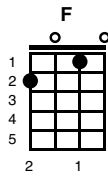

## ( Intro: )

F G C

C Tonight you're Am mine com-F-plete-G-ly  
C To give your Am love so F sweet-G-ly  
To-E7-night the light of Am love is in your eyes  
F But will you G love me to-C-morrow?

C Is this a Am lasting F trea-G-sure  
C Or just a Am moment's F plea-G-sure ?  
Can E7 I believe the Am magic of your sighs ?  
F Will you still G love me to-C-morrow

F And Tonight with words un-Em-spoken  
F You said that I'm the only C one  
F But will my heart be Em broken  
F When the night meets the D7 morning F sun G

C I'd like to Am know that your F love G  
C Is a love I Am can be F sure G of  
So E7 tell me now and Am I won't ask again  
F Will you still G love me to-C-morrow C7