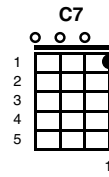

## ( Intro: )

F G C

C Tonight you're Am mine com-F-plete-G-ly  
C To give your Am love so F sweet-G-ly  
To-E7-night the light of Am love is in your eyes  
F But will you G love me to-C-morrow?

C Is this a Am lasting F trea-G-sure  
C Or just a Am moment's F plea-G-sure ?  
Can E7 I believe the Am magic of your sighs ?  
F Will you still G love me to-C-morrow