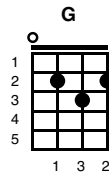

## ( Intro: )

F G C

C Tonight you're Am mine com-F-plete-G-ly  
C To give your Am love so F sweet-G-ly  
To-E7-night the light of Am love is in your eyes  
F But will you G love me to-C-morrow?

C Is this a Am lasting F trea-G-sure  
C Or just a Am moment's F plea-G-sure ?  
Can E7 I believe the Am magic of your sighs ?  
F Will you still G love me to-C-morrow

F And Tonight with words un-Em-spoken  
F You said that I'm the only C one  
F But will my heart be Em broken  
F When the night meets the D7 morning F sun G

C I'd like to Am know that your F love G  
C Is a love I Am can be F sure G of  
So E7 tell me now and Am I won't ask again  
F Will you still G love me to-C-morrow C7