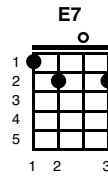

## ( Intro: )

F G C

C Tonight you're Am mine com-F-plete-G-ly  
C To give your Am love so F sweet-G-ly  
To-E7-night the light of Am love is in your eyes  
F But will you G love me to-C-morrow?

C Is this a Am lasting F trea-G-sure  
C Or just a Am moment's F plea-G-sure ?  
Can E7 I believe the Am magic of your sighs ?  
F Will you still G love me to-C-morrow

F And Tonight with words un-Em-spoken  
F You said that I'm the only C one  
F But will my heart be Em broken  
F When the night meets the D7 morning F sun G

C I'd like to Am know that your F love G  
C Is a love I Am can be F sure G of  
So E7 tell me now and Am I won't ask again  
F Will you still G love me to-C-morrow C7