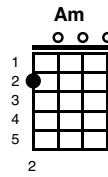

## ( Intro: )

F G C

C Tonight you're Am mine com-F-plete-G-ly  
C To give your Am love so F sweet-G-ly  
To-E7-night the light of Am love is in your eyes  
F But will you G love me to-C-morrow?

C Is this a Am lasting F trea-G-sure  
C Or just a Am moment's F plea-G-sure ?  
Can E7 I believe the Am magic of your sighs ?  
F Will you still G love me to-C-morrow

F And Tonight with words un-Em-spoken  
F You said that I'm the only C one  
F But will my heart be Em broken  
F When the night meets the D7 morning F sun G

C I'd like to Am know that your F love G  
C Is a love I Am can be F sure G of  
So E7 tell me now and Am I won't ask again  
F Will you still G love me to-C-morrow C7