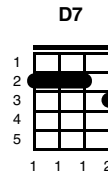

## ( Intro: )

F G C

C Tonight you're Am mine com-F-plete-G-ly  
C To give your Am love so F sweet-G-ly  
To-E7-night the light of Am love is in your eyes  
F But will you G love me to-C-morrow?

C Is this a Am lasting F trea-G-sure  
C Or just a Am moment's F plea-G-sure ?  
Can E7 I believe the Am magic of your sighs ?  
F Will you still G love me to-C-morrow

F And Tonight with words un-Em-spoken  
F You said that I'm the only C one  
F But will my heart be Em broken  
F When the night meets the D7 morning F sun G

C I'd like to Am know that your F love G  
C Is a love I Am can be F sure G of  
So E7 tell me now and Am I won't ask again  
F Will you still G love me to-C-morrow C7