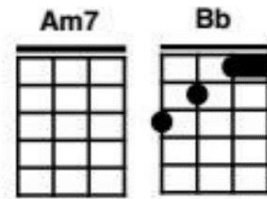

Standard Chords Plus

(Intro: Whistle) C Em F G7 C Em F G7

C Hey Em there F Georgie G7 girl,
 C swinging down the Em street so F fancy G7 free
 C Nobody you Em meet could F ever see the Bb loneliness there,
 G7 inside you

C Hey Em there F Georgie G7 girl
 C there's another Em Georgie F deep G7 inside
 C Bring out all the Em love you F hide, and G7 oh,
 what a Am change there'd Am7 be,
 The F world would see a G7 new Georgie C girl

(Instrumental: WHISTLE ONLY:)

C Em F G7 C Em F G7

C Hey Em there F Georgie G7 girl,
 C dreaming of the Em someone F you could G7 be
 C Life is a re-Em-ali-F-ty, you Bb can't always G7 run away

Am Don't be so Em scared of changing and F re-arranging your-C-self
 E7 It's time for Am jumping D down from the G shelf, a G7 little bit.

C Hey Em there F Georgie G7 girl
 C there's another Em Georgie F deep G7 inside
 C Bring out all the Em love you F hide, and G7 oh,
 what a Am change there'd Am7 be,
 The F world would see a G7 new Georgie C girl Em F