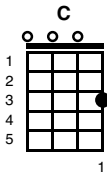

I'll Have To Say I Love You In A Song

Key of C

Version: NA 126 - 23.11.18

(Intro:)

C **Em7** **Dm7** **G7**

(Ladies)

C Well, I know it's kind of **Em7** late,
Dm7 I hope I didn't **G7** wake you,
But what I **C** got to say can't **Em7** wait,
Dm7 I know you'd under-**G7**-stand
F Ev'ry time **F#dim** I tried to tell you
The **E7** words just came out **F** wrong
So I'll **C** have to say I **G7** love you in a **F** song. **C**

(Ladies)

C Yeah I know it's kind of **Em7** strange
Dm7 but ev'ry time I'm **G7** near you,
I just **C** run out of things to **Em7** say
Dm7 I know you'd under-**G7**-stand
F Ev'ry time **F#dim** I tried to tell you
The **E7** words just came out **F** wrong
(ALL)
So I'll **C** have to say I **G7** love you in a **F** song. **C**

(Harmonica Solo)

(ALL)

C Well, I know it's kind of **Em7** late,
Dm7 I hope I didn't **G7** wake you,
But what I **C** got to say can't **Em7** wait
Dm7 I know you'd under-**G7**-stand
F Ev'ry time **F#dim** I tried to tell you
The **E7** words just came out **F** wrong
So I'll **C** have to say I **G7** love you in a **F** song. **C**

(All)

C Yeah I know it's kind of **Em7** strange
Dm7 but ev'ry time I'm **G7** near you,
I just **C** run out of things to **Em7** say
Dm7 I know you'd under-**G7**-stand

F Ev'ry time F#dim I tried to tell you
The E7 words just came out F wrong
So I'll C have to say I G7 love you in a F song. C