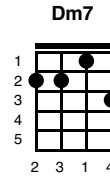

I'll Have To Say I Love You In A Song

Key of C

Version: NA 126 - 23.11.18

(Intro:)

C **Em7** **Dm7** **G7**

(Ladies)

C Well, I know it's kind of **Em7** late,
Dm7 I hope I didn't **G7** wake you,
But what I **C** got to say can't **Em7** wait,
Dm7 I know you'd under-**G7**-stand
F Ev'ry time **F#dim** I tried to tell you
The **E7** words just came out **F** wrong
So I'll **C** have to say I **G7** love you in a **F** song. **C**

(Ladies)

C Yeah I know it's kind of **Em7** strange
Dm7 but ev'ry time I'm **G7** near you,
I just **C** run out of things to **Em7** say
Dm7 I know you'd under-**G7**-stand
F Ev'ry time **F#dim** I tried to tell you
The **E7** words just came out **F** wrong
(ALL)
So I'll **C** have to say I **G7** love you in a **F** song. **C**

(Harmonica Solo)

(ALL)

C Well, I know it's kind of **Em7** late,
Dm7 I hope I didn't **G7** wake you,
But what I **C** got to say can't **Em7** wait
Dm7 I know you'd under-**G7**-stand
F Ev'ry time **F#dim** I tried to tell you
The **E7** words just came out **F** wrong
So I'll **C** have to say I **G7** love you in a **F** song. **C**

(All)

C Yeah I know it's kind of **Em7** strange
Dm7 but ev'ry time I'm **G7** near you,
I just **C** run out of things to **Em7** say
Dm7 I know you'd under-**G7**-stand

F Ev'ry time F#dim I tried to tell you
The E7 words just came out F wrong
So I'll C have to say I G7 love you in a F song. C