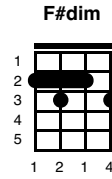

I'll Have To Say I Love You In A Song

Key of C

Version: NA 126 - 23.11.18

(Intro:)

C **Em7** **Dm7** **G7**

(Ladies)

C Well, I know it's kind of **Em7** late,
Dm7 I hope I didn't **G7** wake you,
But what I **C** got to say can't **Em7** wait,
Dm7 I know you'd under-**G7**-stand
F Ev'ry time **F#dim** I tried to tell you
The **E7** words just came out **F** wrong
So I'll **C** have to say I **G7** love you in a **F** song. **C**

(Ladies)

C Yeah I know it's kind of **Em7** strange
Dm7 but ev'ry time I'm **G7** near you,
I just **C** run out of things to **Em7** say
Dm7 I know you'd under-**G7**-stand
F Ev'ry time **F#dim** I tried to tell you
The **E7** words just came out **F** wrong
(ALL)
So I'll **C** have to say I **G7** love you in a **F** song. **C**

(Harmonica Solo)

(ALL)

C Well, I know it's kind of **Em7** late,
Dm7 I hope I didn't **G7** wake you,
But what I **C** got to say can't **Em7** wait
Dm7 I know you'd under-**G7**-stand
F Ev'ry time **F#dim** I tried to tell you
The **E7** words just came out **F** wrong
So I'll **C** have to say I **G7** love you in a **F** song. **C**

(All)

C Yeah I know it's kind of **Em7** strange
Dm7 but ev'ry time I'm **G7** near you,
I just **C** run out of things to **Em7** say
Dm7 I know you'd under-**G7**-stand

F Ev'ry time F#dim I tried to tell you
The E7 words just came out F wrong
So I'll C have to say I G7 love you in a F song. C