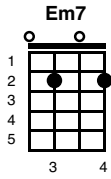

I'll Have To Say I Love You In A Song

Key of C

Version: NA 126 - 23.11.18

(Intro:)

C **Em7** **Dm7** **G7**

(Ladies)

C Well, I know it's kind of **Em7** late,
Dm7 I hope I didn't **G7** wake you,
But what I **C** got to say can't **Em7** wait,
Dm7 I know you'd under-**G7**-stand
F Ev'ry time **F#dim** I tried to tell you
The **E7** words just came out **F** wrong
So I'll **C** have to say I **G7** love you in a **F** song. **C**

(Ladies)

C Yeah I know it's kind of **Em7** strange
Dm7 but ev'ry time I'm **G7** near you,
I just **C** run out of things to **Em7** say
Dm7 I know you'd under-**G7**-stand
F Ev'ry time **F#dim** I tried to tell you
The **E7** words just came out **F** wrong
(ALL)
So I'll **C** have to say I **G7** love you in a **F** song. **C**

(Harmonica Solo)

(ALL)

C Well, I know it's kind of **Em7** late,
Dm7 I hope I didn't **G7** wake you,
But what I **C** got to say can't **Em7** wait
Dm7 I know you'd under-**G7**-stand
F Ev'ry time **F#dim** I tried to tell you
The **E7** words just came out **F** wrong
So I'll **C** have to say I **G7** love you in a **F** song. **C**

(All)

C Yeah I know it's kind of **Em7** strange
Dm7 but ev'ry time I'm **G7** near you,
I just **C** run out of things to **Em7** say
Dm7 I know you'd under-**G7**-stand

F Ev'ry time F#dim I tried to tell you
The E7 words just came out F wrong
So I'll C have to say I G7 love you in a F song. C