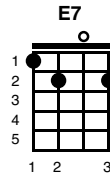

I'll Have To Say I Love You In A Song

Key of C

Version: NA 126 - 23.11.18

(Intro:)

C **Em7** **Dm7** **G7**

(Ladies)

C Well, I know it's kind of **Em7** late,
Dm7 I hope I didn't **G7** wake you,
But what I **C** got to say can't **Em7** wait,
Dm7 I know you'd under-**G7**-stand
F Ev'ry time **F#dim** I tried to tell you
The **E7** words just came out **F** wrong
So I'll **C** have to say I **G7** love you in a **F** song. **C**

(Ladies)

C Yeah I know it's kind of **Em7** strange
Dm7 but ev'ry time I'm **G7** near you,
I just **C** run out of things to **Em7** say
Dm7 I know you'd under-**G7**-stand
F Ev'ry time **F#dim** I tried to tell you
The **E7** words just came out **F** wrong
(ALL)
So I'll **C** have to say I **G7** love you in a **F** song. **C**

(Harmonica Solo)

(ALL)

C Well, I know it's kind of **Em7** late,
Dm7 I hope I didn't **G7** wake you,
But what I **C** got to say can't **Em7** wait
Dm7 I know you'd under-**G7**-stand
F Ev'ry time **F#dim** I tried to tell you
The **E7** words just came out **F** wrong
So I'll **C** have to say I **G7** love you in a **F** song. **C**

(All)

C Yeah I know it's kind of **Em7** strange
Dm7 but ev'ry time I'm **G7** near you,
I just **C** run out of things to **Em7** say
Dm7 I know you'd under-**G7**-stand

F Ev'ry time F#dim I tried to tell you
The E7 words just came out F wrong
So I'll C have to say I G7 love you in a F song. C