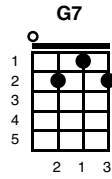

I'll Have To Say I Love You In A Song

Key of C

Version: NA 126 - 23.11.18

(Intro:)

C **Em7** **Dm7** **G7**

(Ladies)

C Well, I know it's kind of **Em7** late,
Dm7 I hope I didn't **G7** wake you,
But what I **C** got to say can't **Em7** wait,
Dm7 I know you'd under-**G7**-stand
F Ev'ry time **F#dim** I tried to tell you
The **E7** words just came out **F** wrong
So I'll **C** have to say I **G7** love you in a **F** song. **C**

(Ladies)

C Yeah I know it's kind of **Em7** strange
Dm7 but ev'ry time I'm **G7** near you,
I just **C** run out of things to **Em7** say
Dm7 I know you'd under-**G7**-stand
F Ev'ry time **F#dim** I tried to tell you
The **E7** words just came out **F** wrong
(ALL)
So I'll **C** have to say I **G7** love you in a **F** song. **C**

(Harmonica Solo)

(ALL)

C Well, I know it's kind of **Em7** late,
Dm7 I hope I didn't **G7** wake you,
But what I **C** got to say can't **Em7** wait
Dm7 I know you'd under-**G7**-stand
F Ev'ry time **F#dim** I tried to tell you
The **E7** words just came out **F** wrong
So I'll **C** have to say I **G7** love you in a **F** song. **C**

(All)

C Yeah I know it's kind of **Em7** strange
Dm7 but ev'ry time I'm **G7** near you,
I just **C** run out of things to **Em7** say
Dm7 I know you'd under-**G7**-stand

F Ev'ry time F#dim I tried to tell you
The E7 words just came out F wrong
So I'll C have to say I G7 love you in a F song. C