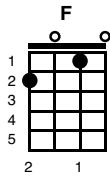

I'll Have To Say I Love You In A Song

Key of C

Version: NA 126 - 23.11.18

(Intro:)

C **Em7** **Dm7** **G7**

(Ladies)

C Well, I know it's kind of **Em7** late,
Dm7 I hope I didn't **G7** wake you,
But what I **C** got to say can't **Em7** wait,
Dm7 I know you'd under-**G7**-stand
F Ev'ry time **F#dim** I tried to tell you
The **E7** words just came out **F** wrong
So I'll **C** have to say I **G7** love you in a **F** song. **C**

(Ladies)

C Yeah I know it's kind of **Em7** strange
Dm7 but ev'ry time I'm **G7** near you,
I just **C** run out of things to **Em7** say
Dm7 I know you'd under-**G7**-stand
F Ev'ry time **F#dim** I tried to tell you
The **E7** words just came out **F** wrong
(ALL)
So I'll **C** have to say I **G7** love you in a **F** song. **C**

(Harmonica Solo)

(ALL)

C Well, I know it's kind of **Em7** late,
Dm7 I hope I didn't **G7** wake you,
But what I **C** got to say can't **Em7** wait
Dm7 I know you'd under-**G7**-stand
F Ev'ry time **F#dim** I tried to tell you
The **E7** words just came out **F** wrong
So I'll **C** have to say I **G7** love you in a **F** song. **C**

(All)

C Yeah I know it's kind of **Em7** strange
Dm7 but ev'ry time I'm **G7** near you,
I just **C** run out of things to **Em7** say
Dm7 I know you'd under-**G7**-stand

F Ev'ry time F#dim I tried to tell you
The E7 words just came out F wrong
So I'll C have to say I G7 love you in a F song. C