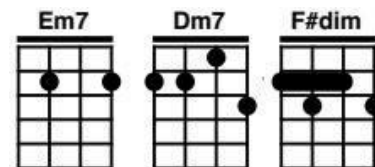

126 I'll Have To Say I Love You In A Song. Version: NA 126 09/12/23 Key of C

This Song is for Research and Personal Use Only

Standard Chords +

(Intro:) C Em7 Dm7 G7 (x2)

(Ladies)

C Well, I know it's kind of Em7 late, Dm7 I hope I didn't G7 wake you,
But what I C got to say can't Em7 wait, Dm7 I know you'd under-G7-stand,
F Ev'ry time F#dim I tried to tell you the E7 words just came out F wrong
So I'll C have to say I G7 love you in a F song. C

(Ladies)

C Yeah I know it's kind of Em7 strange, Dm7 but ev'ry time I'm G7 near you,
I just C run out of things to Em7 say, Dm7 I know you'd under-G7-stand
F Ev'ry time F#dim I tried to tell you, the E7 words just came out F wrong
So I'll C have to say I G7 love you in a F song. C

(Harmonica Solo)

(ALL)

C Well, I know it's kind of Em7 late, Dm7 I hope I didn't G7 wake you,
But what I C got to say can't Em7 wait, Dm7 I know you'd under-G7-stand
F Ev'ry time F#dim I tried to tell you , the E7 words just came out F wrong
So I'll C have to say I G7 love you in a F song. C

(All)

C Yeah I know it's kind of Em7 strange, Dm7 but ev'ry time I'm G7 near you,
I just C run out of things to Em7 say, Dm7 I know you'd under-G7-stand
F Ev'ry time F#dim I tried to tell you the E7 words just came out F wrong
So I'll C have to say I G7 love you in a F song. C