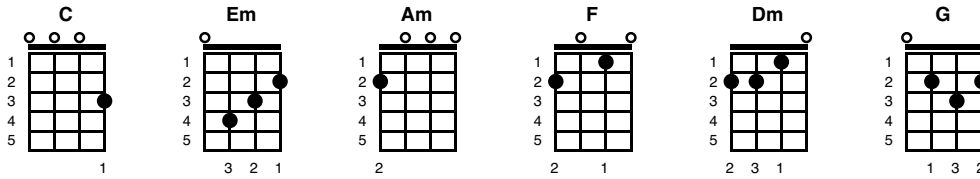

Hold The Line

Version: NA 115 - 21.06.19

Key of C
145 BPM

(Intro: C Em Am F X 2)

(Ladies)

C Hold on we just have to Em hold on
We don't have to Am cry, no not to-F-night
I know C lately everything seems Em crazy
People walking Am by just getting F by

(Ladies)

And Dm I just C wanna rest my G head
And C lay down with G roses on our Am bed
They Dm say C heaven can G wait
You and F I, we'll sur-G-vive

(All)

Sometimes we're C lost and astray
And the Em hope far away, hold the Am line, we'll sur-F-vive
So let's just C smile through the rain
Through the heart-Em-ache and the pain, hold the Am line, we'll sur-F-vive
We'll sur-C-vive

(Ladies)

And Dm I just C wanna rest my G head
And C lay down with G roses on our Am bed
They Dm say C heaven can G wait
You and F I, we'll sur-G-vive

(All)

Sometimes we're **C** lost and astray
And the **Em** hope far away, hold the **Am** line, we'll sur-**F**-vive
So let's just **C** smile through the rain
Through the heart-**Em**-ache and pain, hold the **Am** line, we'll sur-**F**-vive
We'll sur-**C**-vive