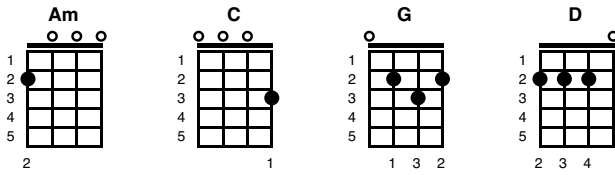

# Scarborough Fair

Key of Am

Version: NA 107 - 03.10.19 V2

<https://www.youtube.com/watch?v=hvt3r6Xs-CM>

( Intro: )

**Am** Are you **C** going to **G** Scarborough **Am** Fair  
**C** Parsley, **Am** sage, rose-**D**-mary and **Am** thyme  
**Am** Remember **C** me to one who lives **G** there  
**Am** She once **G** was a true love of **Am** mine

**Am** Tell her to **C** make me a **G** cambric **Am** shirt  
**C** Parsley, **Am** sage, rose-**D**-mary and **Am** thyme  
**Am** Without no **C** seams nor needle **G** work  
**Am** Then she'll **G** be a true love of **Am** mine

**Am** Tell her to **C** find me an **G** acre of **Am** land  
**C** Parsley, **Am** sage, rose-**D**-mary and **Am** thyme  
**Am** Between the salt **C** water and the sea **G** strands  
**Am** Then she'll **G** be a true love of **Am** mine

**Am** Tell her to **C** reap it with a **G** sickle of **Am** leather  
**C** Parsley, **Am** sage, rose-**D**-mary and **Am** thyme  
**Am** And gather it **C** all in a bunch of **G** heather  
**Am** Then she'll **G** be a true love of **Am** mine