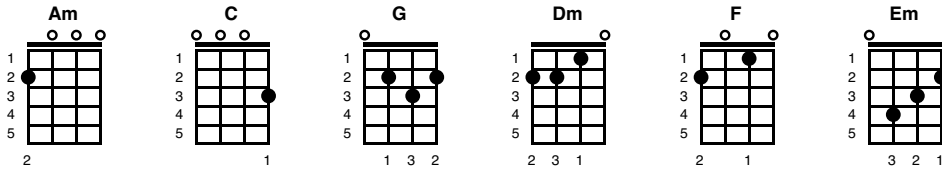

# Set Fire To The Rain

Key of Am

Version:NA 100 - 19.03.19

Intro: Am / / / / C / / / / G / / / / Dm /

( Verse: Single voice – soft single downwards strums only )

I let it **Am** / fall, my **C** heart.

And as it **G** / fell you rose to **Dm** / claim it

It was **Am** / dark and I was **F** / over,

Until you **G** / kissed my lips, and you **Dm** / saved me.

( Change to soft up and down chords )

My **Am** hands, they are **C** strong.

But my **G** knees were far too **Dm** weak,

To **Am** stand in your **F** arms.

Without **G** falling to your **Dm** feet

( Pre-Chorus: Ladies Only - continue SOFT up and down chords )

'Cause there's a **F** side to you

That I **Dm** never knew, never knew.

( Outro ( to tune of first line of verse – repeat twice) Softer strumming )

When **Am** / / / / I la-ay, **C** / / / / with you.  
I **G** / / / / could stay, there, **pause** **Dm** / / / / close my eyes