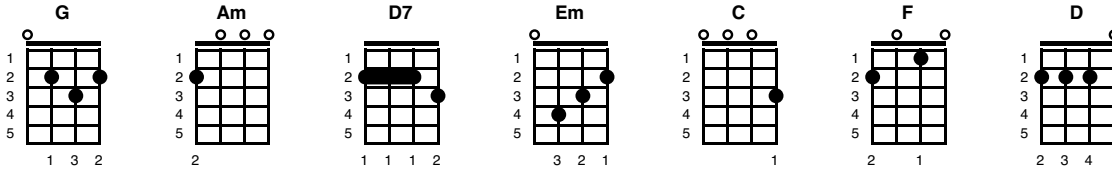

All My Loving

Version: NA 094 - 02.09.18

Key of G)

https://www.youtube.com/watch?v=uXdGOYo_fsE

(Intro:)

G Close your Am eyes and I'll D7 kiss you,
To-G-morrow I'll Em miss you,
Re-C-member I'll Am always be F true D
And then Am while I'm a-D7-way,
I'll write G home every Em day
And I'll C send all my D loving to G / you.

I'll pre-Am-tend that I'm D7 kissing
The G lips I am Em missing
And C hope that my Am dreams will come F true D
And then Am while I'm D7 away
I'll write G home ev'ry Em day
And I'll C send all my D loving to G / you

All my Em loving I will send to G you
All my Em loving darling I'll be G true

(Instrumental:)

C G D7 G / C / G /

Close your Am eyes and I'll D7 kiss you
To-G-morrow I'll Em miss you
Re-C-member I'll Am always be F true D
And then Am while I'm a-D7-way
I'll write G home every Em day
And I'll C send all my D loving to G / you