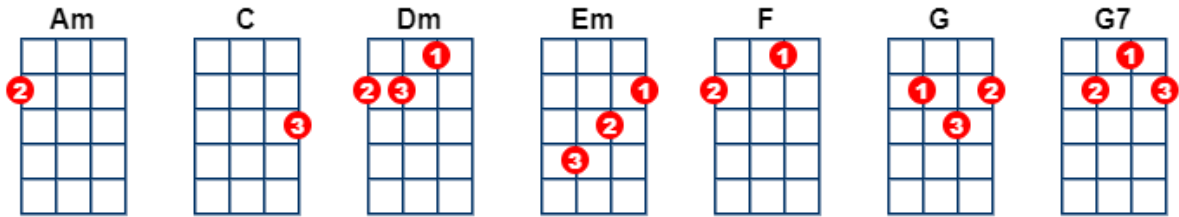

Annie's Song: key:C, artist:John Denver Version NA081 29-06-23

You C fill up my F sen-G-ses Am,
Like a F night in the C forest Em Am
Like a G mountain in F spring-G-time Dm,
Like a F walk in the G rain G7 →
Like a G storm in the F des-G-ert Am,
Like a F sleepy blue C ocean Em Am
You G fill up my F sen-G-ses Dm,
Come G7 fill me a-C-gain C F C

Arrows are Melody prompts

C Come let me F love G you Am,
Let me F give my life C to you Em Am
Let me G drown in your F laugh-G-ter Dm
Let me F die in your G arms G7 ↗
Let me G lay down be-F-side G you Am ↗
Let me al-F-ways be C with you Em Am
G Come let me F love G you Dm
Come G7 love me a-C-gain C F C