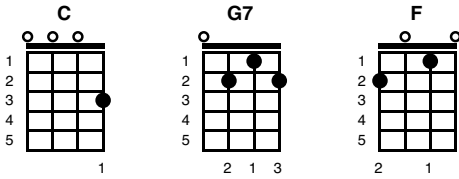

The Whistling Gypsy Rover

Version NA 076 - 12.11.18

Key of C
4/4

(Intro:) (Whistle Tune to (Chords of Verse)
(Play Tune in a Skippy Rhythm d - ud - ud - ud)

(Verse 1)

C The gypsy G7 rover came C over the G7 hill
C Down through the G7 valley so C sha-G7-dy,
He C whistled and he G7 sang 'til the C green-woods F rang,
And C he won the F heart of a C la-a-F-a C-dy G7

Chorus:

C Ah-dee- G7 doo, ah-dee- C doo-dah- G7 day,
C Ah-dee- G7 doo, ah-dee- C day - G7 dee
He C whistled and he G7 sang 'til the C green woods F rang,
And C he won the F heart of a C la-a- F a-C-dy. G7

(Verse 2)

C She left her G7 father's C castle G7 gates
C She left her G7 own fine C lo-G7-ver
She C left her G7 servants C and her F estates
To C follow the F gypsy C r-F-o-C-ver. G7

Chorus:

C Ah-dee- G7 doo, ah-dee- C doo-dah- G7 day,
C Ah-dee- G7 doo, ah-dee- C day - G7 dee
He C whistled and he G7 sang 'til the C green woods F rang,
And C he won the F heart of a C la-a- F a-C-dy. G7

(Verse 3)

Her C father G7 saddled his C fastest G7 steed
And C roamed the G7 valleys all C o-G7-ver
C Sought his G7 daughter C at great F speed
And the C whistling F gypsy C ro-o-F-o-C-ver. G7

(Verse 4)