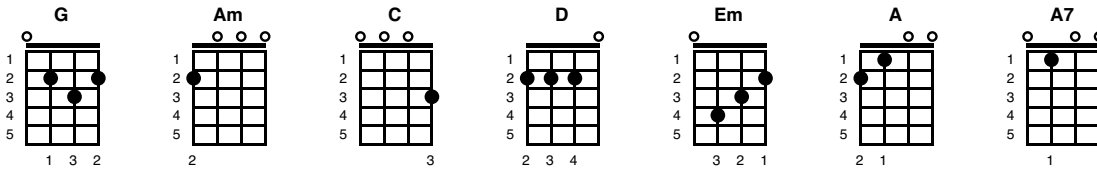

Together Forever

Version: NA 072 - 13.05.19

Key of G

(Intro:)

G You and me, **Am** sittin' on a bench,
C watchin' the **D** day go **G** by
G No One Payin' us **Am** any attention,
not **C** even to **D** ask us **G** why,

(Verse 1)

G You and me, **Am** sittin' on a bench,
C watchin' the **D** day go **G** by
G No One Payin' us **Am** any attention,
not **C** even to **D** ask us **G** why,
D Sunshine **Em** in our eyes,
we're **C** watching it set and we're **D** watching it rise,
G You and me, **Am** sittin' on a bench,
C watchin' the **D** day go **G** by.

Chorus:

D Oh **Am** looks like we're **C** sticking' to-**G**-gether,
A Oh **A7** looks like lasting' **D** forever

(Verse 3)

G You and me, **Am** by the side of the road,
C in the morning **D** feelin' **G** bright
G Watching' cars coming' and **Am** watching' them go,
still **C** thinkin' we'll **D** be home to-**G**-night,
As the **D** day goes on and it **Em** lifts off you,
we're **C** thinking' might take us a **D** day or two,
G You and me by the **Am** side of the road,

in the **C** mornin' **D** feelin' **G** bright.

Chorus:

D Oh **Am** looks like we're **C** sticking' to-**G**-gether,

A Oh **A7** looks like lasting' **D** forever

(Instrumental Only:)

G You and me, **Am** sittin' on a bench,