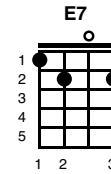

A World Of Our Own

Key of C

Version: NA 059 - 26.07.18

<https://www.youtube.com/watch?v=PSxwqBJLU8A> (Actually In Bb)

(Intro: C F C F C F G)

(Verse 1)

Close the **C** door light the **C7** light
We're **F** staying home to **C**night
Far a-**Em**-way from the **Am** bustle and the **F** bright city **G7** lights
Let them **C** all fade a-**E7**way just **F** leave us a-**C**lone
And we'll **Em** live in a **F** world **G7** of our **C** own **F C**

Chorus:

We'll **G** build a **C** world of our **F** own
That **G7** no-one else can **C** share
All our **Am** sorrows we'll **D7** leave far be-**G**-hind us **G7** there
And I **C** know you will **E7** find there'll **F** be peace of **C** mind
When we **Em** live in a **F** world **G7** of our **C** own
F C F C F G

(Verse 2)

Oh my **C** love oh my **C7** love I **F** cried for you so **C** much
Lonely **Em** nights without **Am** sleeping
While I **F** longed for your **G7** touch
Now your **C** lips can e-**E7**rased the **F** heartache I've **C** known
Come with **Em** me to a **F** world **G7** of our **C** own **F C**

F C F C F G

(Instrumental Verse)

Close the C door light the C7 light
We're F staying home to-C-night
Far a-Em-way from the Am bustle and the F bright city G7 lights
Let them C all fade a-E7 way just F leave us a-C lone
And we'll Em live in a F world G7 of our C own F C