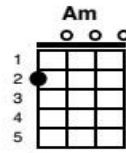

Meet Me On The Corner

Version NA 051 - 26.08.18

Intro: instrumental Only

I F came a-G - long just to C bring you this Am song
can you Dm spare one G dream for C me? G

Verse 1

C Hey Mister Em dream seller F where have you G been,
Tell me F have you G dreams I can C see? G
I F came a-G long just to C bring you this Am song,
Can you Dm spare one G dream for C me? G

CHORUS:

Am Meet Me On The Corner When The C Lights Are Coming On
And I'll Be Am There, I Promise I'll Be C There,
Am Down The Empty Streets We'll Dis-C -Appear Into The Dawn,
If You Have Dm Dreams Enough To G Share F Em G

Verse 2

C You won't have G met me and F you'll soon for-G -get,
So don't F mind me G tugging at your C sleeve,
G I'm F asking G you if I can C fix a rendez-Am -vous,
For your Dm dreams are G all I be-C -lieve. G

BACK TO CHORUS:THEN

Verse 4

C Hey Mister Em dream seller F where have you G been,
Tell me F have you G dreams I can C see? G
I F came a-G long just to C bring you this Am song,
Can you Dm spare one G dream for C me? G