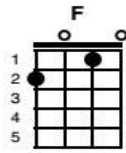

Meet Me On The Corner

Version NA 051 - 26.08.18

Intro: instrumental Only

I F came a-G - long just to C bring you this Am song
can you Dm spare one G dream for C me? G

Verse 1

C Hey Mister Em dream seller F where have you G been,
Tell me F have you G dreams I can C see? G
I F came a-G long just to C bring you this Am song,
Can you Dm spare one G dream for C me? G

CHORUS:

Am Meet Me On The Corner When The C Lights Are Coming On
And I'll Be Am There, I Promise I'll Be C There,
Am Down The Empty Streets We'll Dis-C -Appear Into The Dawn,
If You Have Dm Dreams Enough To G Share F Em G

Verse 2

C You won't have G met me and F you'll soon for-G -get,
So don't F mind me G tugging at your C sleeve,
G I'm F asking G you if I can C fix a rendez-Am -vous,
For your Dm dreams are G all I be-C -lieve. G