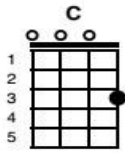

Meet Me On The Corner

Version NA 051 - 26.08.18

Intro: instrumental Only

I F came a-G - long just to C bring you this Am song
can you Dm spare one G dream for C me? G

Verse 1

C Hey Mister Em dream seller F where have you G been,
Tell me F have you G dreams I can C see? G
I F came a-G long just to C bring you this Am song,
Can you Dm spare one G dream for C me? G

CHORUS:

Am Meet Me On The Corner When The C Lights Are Coming On
And I'll Be Am There, I Promise I'll Be C There,
Am Down The Empty Streets We'll Dis-C -Appear Into The Dawn,
If You Have Dm Dreams Enough To G Share F Em G