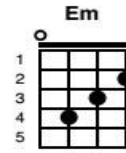

Meet Me On The Corner

Version NA 051 - 26.08.18

Intro: instrumental Only

I F came a-G - long just to C bring you this Am song
can you Dm spare one G dream for C me? G

Verse 1

C Hey Mister Em dream seller F where have you G been,
Tell me F have you G dreams I can C see? G
I F came a-G long just to C bring you this Am song,
Can you Dm spare one G dream for C me? G

CHORUS:

Am Meet Me On The Corner When The C Lights Are Coming On
And I'll Be Am There, I Promise I'll Be C There,
Am Down The Empty Streets We'll Dis-C -Appear Into The Dawn,
If You Have Dm Dreams Enough To G Share F Em G

Verse 2

C You won't have G met me and F you'll soon for-G -get,
So don't F mind me G tugging at your C sleeve,
G I'm F asking G you if I can C fix a rendez-Am -vous,
For your Dm dreams are G all I be-C -lieve. G

BACK TO CHORUS:THEN

Verse 4

C Hey Mister Em dream seller F where have you G been,
Tell me F have you G dreams I can C see? G
I F came a-G long just to C bring you this Am song,
Can you Dm spare one G dream for C me? G