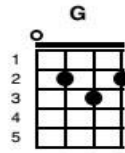

Meet Me On The Corner

Version NA 051 - 26.08.18

Intro: instrumental Only

I F came a-G - long just to C bring you this Am song
can you Dm spare one G dream for C me? G

Verse 1

C Hey Mister Em dream seller F where have you G been,
Tell me F have you G dreams I can C see? G
I F came a-G long just to C bring you this Am song,
Can you Dm spare one G dream for C me? G

CHORUS:

Am Meet Me On The Corner When The C Lights Are Coming On
And I'll Be Am There, I Promise I'll Be C There,
Am Down The Empty Streets We'll Dis-C -Appear Into The Dawn,
If You Have Dm Dreams Enough To G Share F Em G

Verse 2

C You won't have G met me and F you'll soon for-G -get,
So don't F mind me G tugging at your C sleeve,
G I'm F asking G you if I can C fix a rendez-Am -vous,
For your Dm dreams are G all I be-C -lieve. G