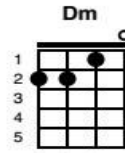

Meet Me On The Corner

Version NA 051 - 26.08.18

Intro: instrumental Only

I F came a-G - long just to C bring you this Am song
can you Dm spare one G dream for C me? G

Verse 1

C Hey Mister Em dream seller F where have you G been,
Tell me F have you G dreams I can C see? G
I F came a-G long just to C bring you this Am song,
Can you Dm spare one G dream for C me? G

CHORUS:

Am Meet Me On The Corner When The C Lights Are Coming On
And I'll Be Am There, I Promise I'll Be C There,
Am Down The Empty Streets We'll Dis-C -Appear Into The Dawn,
If You Have Dm Dreams Enough To G Share F Em G

Verse 2

C You won't have G met me and F you'll soon for-G -get,
So don't F mind me G tugging at your C sleeve,
G I'm F asking G you if I can C fix a rendez-Am -vous,
For your Dm dreams are G all I be-C -lieve. G

BACK TO CHORUS:THEN

Verse 4

C Hey Mister Em dream seller F where have you G been,
Tell me F have you G dreams I can C see? G
I F came a-G long just to C bring you this Am song,
Can you Dm spare one G dream for C me? G