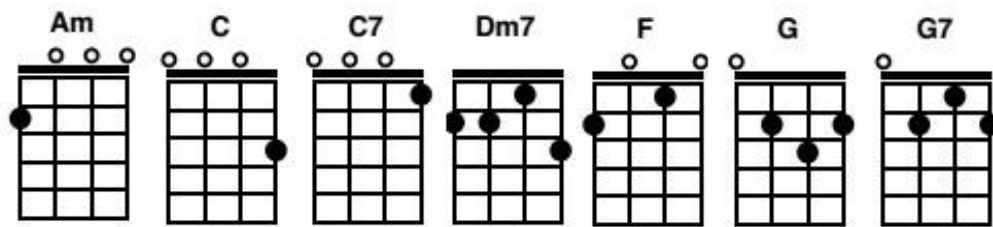

Night Has A Thousand Eyes

Version: NA 031 - 18.07.19 Key of C

(Intro)

C F G C F G

(Verse 1)

C They say that you're a run around Am lover, Though you F say, G7 it isn't C so. F - G7

C But if you put me down for Am another, Dm7 I'll know, believe me, I'll G7 know.

Chorus:

G 'Cause the Am night has a thousand eyes,

And a thousand Dm7 eyes can't help but C see,

If F you are true to C me, C7 So re-F-member, if you tell those C little white lies,

C That the G7 night has a thousand C eyes.

(Verse 2)

C You say that you're at home when you Am phone me, And how Dm7 much, G7 you really C care, F - G7

C Though you keep tellin' me that you're Am lonely, Dm7 I'll know if someone is G7 there.

Chorus:

(Outro:)

C7 So re-F-member, if you tell those C little white lies,

C That the G7 night has a thousand C eyes. C G C